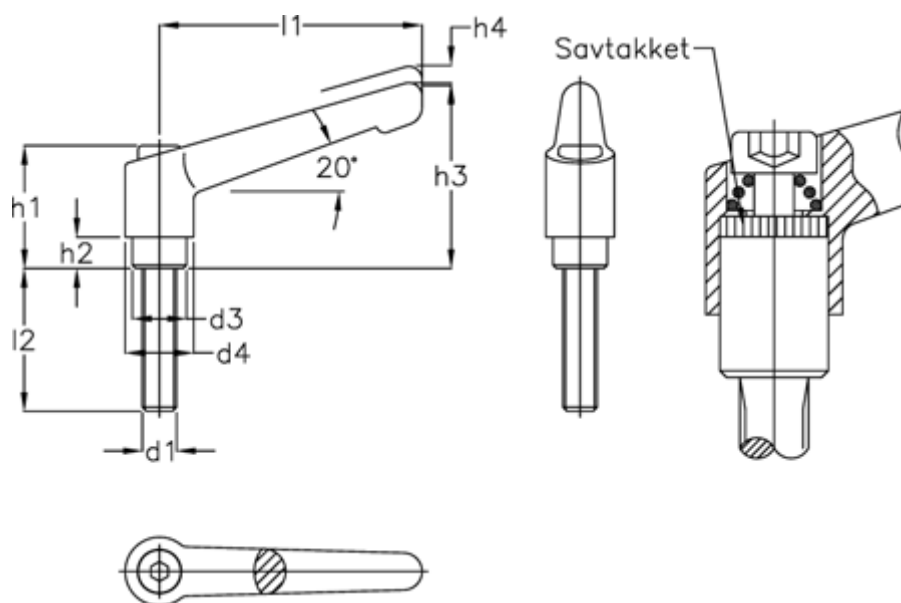

Article number: 20488996

Description: E+G adjustable hand lever
GN 300-108-M16-120-SW plastic coated matt black

Measures

d1 = M16	l2 = 120
d3 = 23	
d4 = 30	
h1 = 50,5	
h2 = 12	
h3 = 76	
h4 = 5	
l1 = 108	